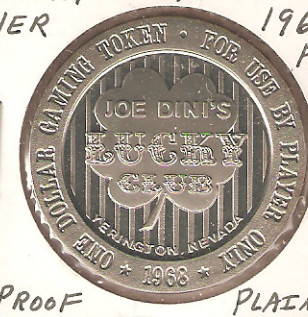

RE-STRIKE RIM LETTERS WEDGED FLATTER

CASINO WEST 1981 YER (LM)

CASINO WEST 1983 YER (LM)

\$20.00

LUCKY CLUB, DENI'S 1968 YER FM

PROOF FROM SET PLAIN EDGE

LUCKY CLUB, DENI'S 1968 YER FM

MINT RUN REEDED EDGE