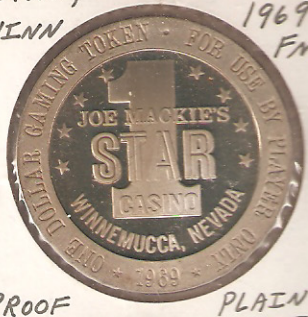

PROOF LIKE F11 FROM SET

STAR, JOE MACKIE'S 1969 WINN FM