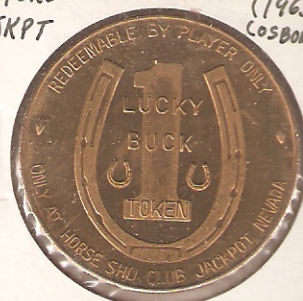

PROOF
LIKE FILE

FROM
SET

CASINO 93 1979
SKPPT FM

"CLUB 93"
ON TOKEN

FOUR JACKS 1986
SKPPT (LM)

HORSE SHU CLUB (1965)
SKPPT (COSBORNE)

HORSESHU CLUB 1979
JKPT (LM)

PONY EXPRESS (1995)
JKPT GDC

PONY EXPRESS (1995)
JKPT GDC

ROTATED
DIE

FELIX'S BANK CLUB (1965)
LOV (PE)

FELIX'S BANK CLUB 1968
LOV FM

PROOF
FROM SET

PLAIN
EDGE

FELIX'S BANK CLUB 1968
LOVELOCK FM

MINT
RUN